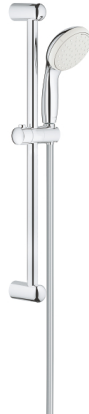

NEW TEMPESTA 100 Shower Rail Set 2 Sprays

MODEL # 2759810E

Pure Freude
an Wasser

Product Description: NEW TEMPESTA 100 Shower Rail Set 2 Sprays

Standard Specification:

- Consisting of:
- Hand shower New Tempesta 100 (27 597 10E)
- 24" shower bar (27 523)
- RelaxaFlex 69" plastic shower hose (28 154)
- **GROHE EcoJoy** 1.5 gpm (5.7 l/min) flow restrictor
- **GROHE DreamSpray** perfect spray pattern
- **GROHE StarLight** chrome finish
- **SpeedClean**® anti-lime system
- Inner WaterGuide for a longer life
- Min. recommended pressure: 15 psi

Applicable Codes & Standards:

- Energy Policy Act of 1992
- ASME A112.18.1/CSA B125.1
- EPA WaterSense®
- CalGreen

Color:

- 2759810E StarLight Chrome