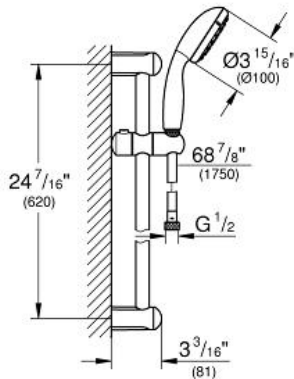

NEW TEMPESTA 100 Shower Rail Set 2 Sprays

MODEL # 2759810E

Pure Freude
an Wasser

Product Description: NEW TEMPESTA 100 Shower Rail Set 2 Sprays

Standard Specification:

- Consisting of:
- Hand shower New Tempesta 100 (27 597 10E)
- 24" shower bar (27 523)
- RelaxaFlex 69" plastic shower hose (28 154)
- **GROHE EcoJoy** 1.5 gpm (5.7 l/min) flow restrictor
- **GROHE DreamSpray** perfect spray pattern
- **GROHE StarLight** chrome finish
- **SpeedClean**® anti-lime system
- Inner WaterGuide for a longer life
- Min. recommended pressure: 15 psi